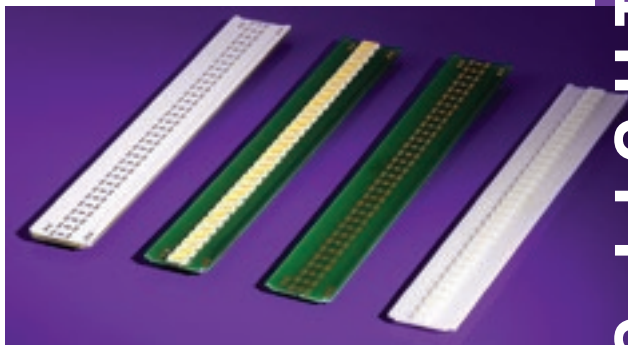

HIGH-LEVEL SERVICES.

Goal-orientated. Efficient. Discreet.

For light and system manufacturers NORKA AUTOMATION develops solutions for special customer requests or comprehensive service areas in exact accordance with technical specifications. The possibilities range from software development and module conception as well as prototype building through to field tests. Every service package is individually designed according to the customer's needs.